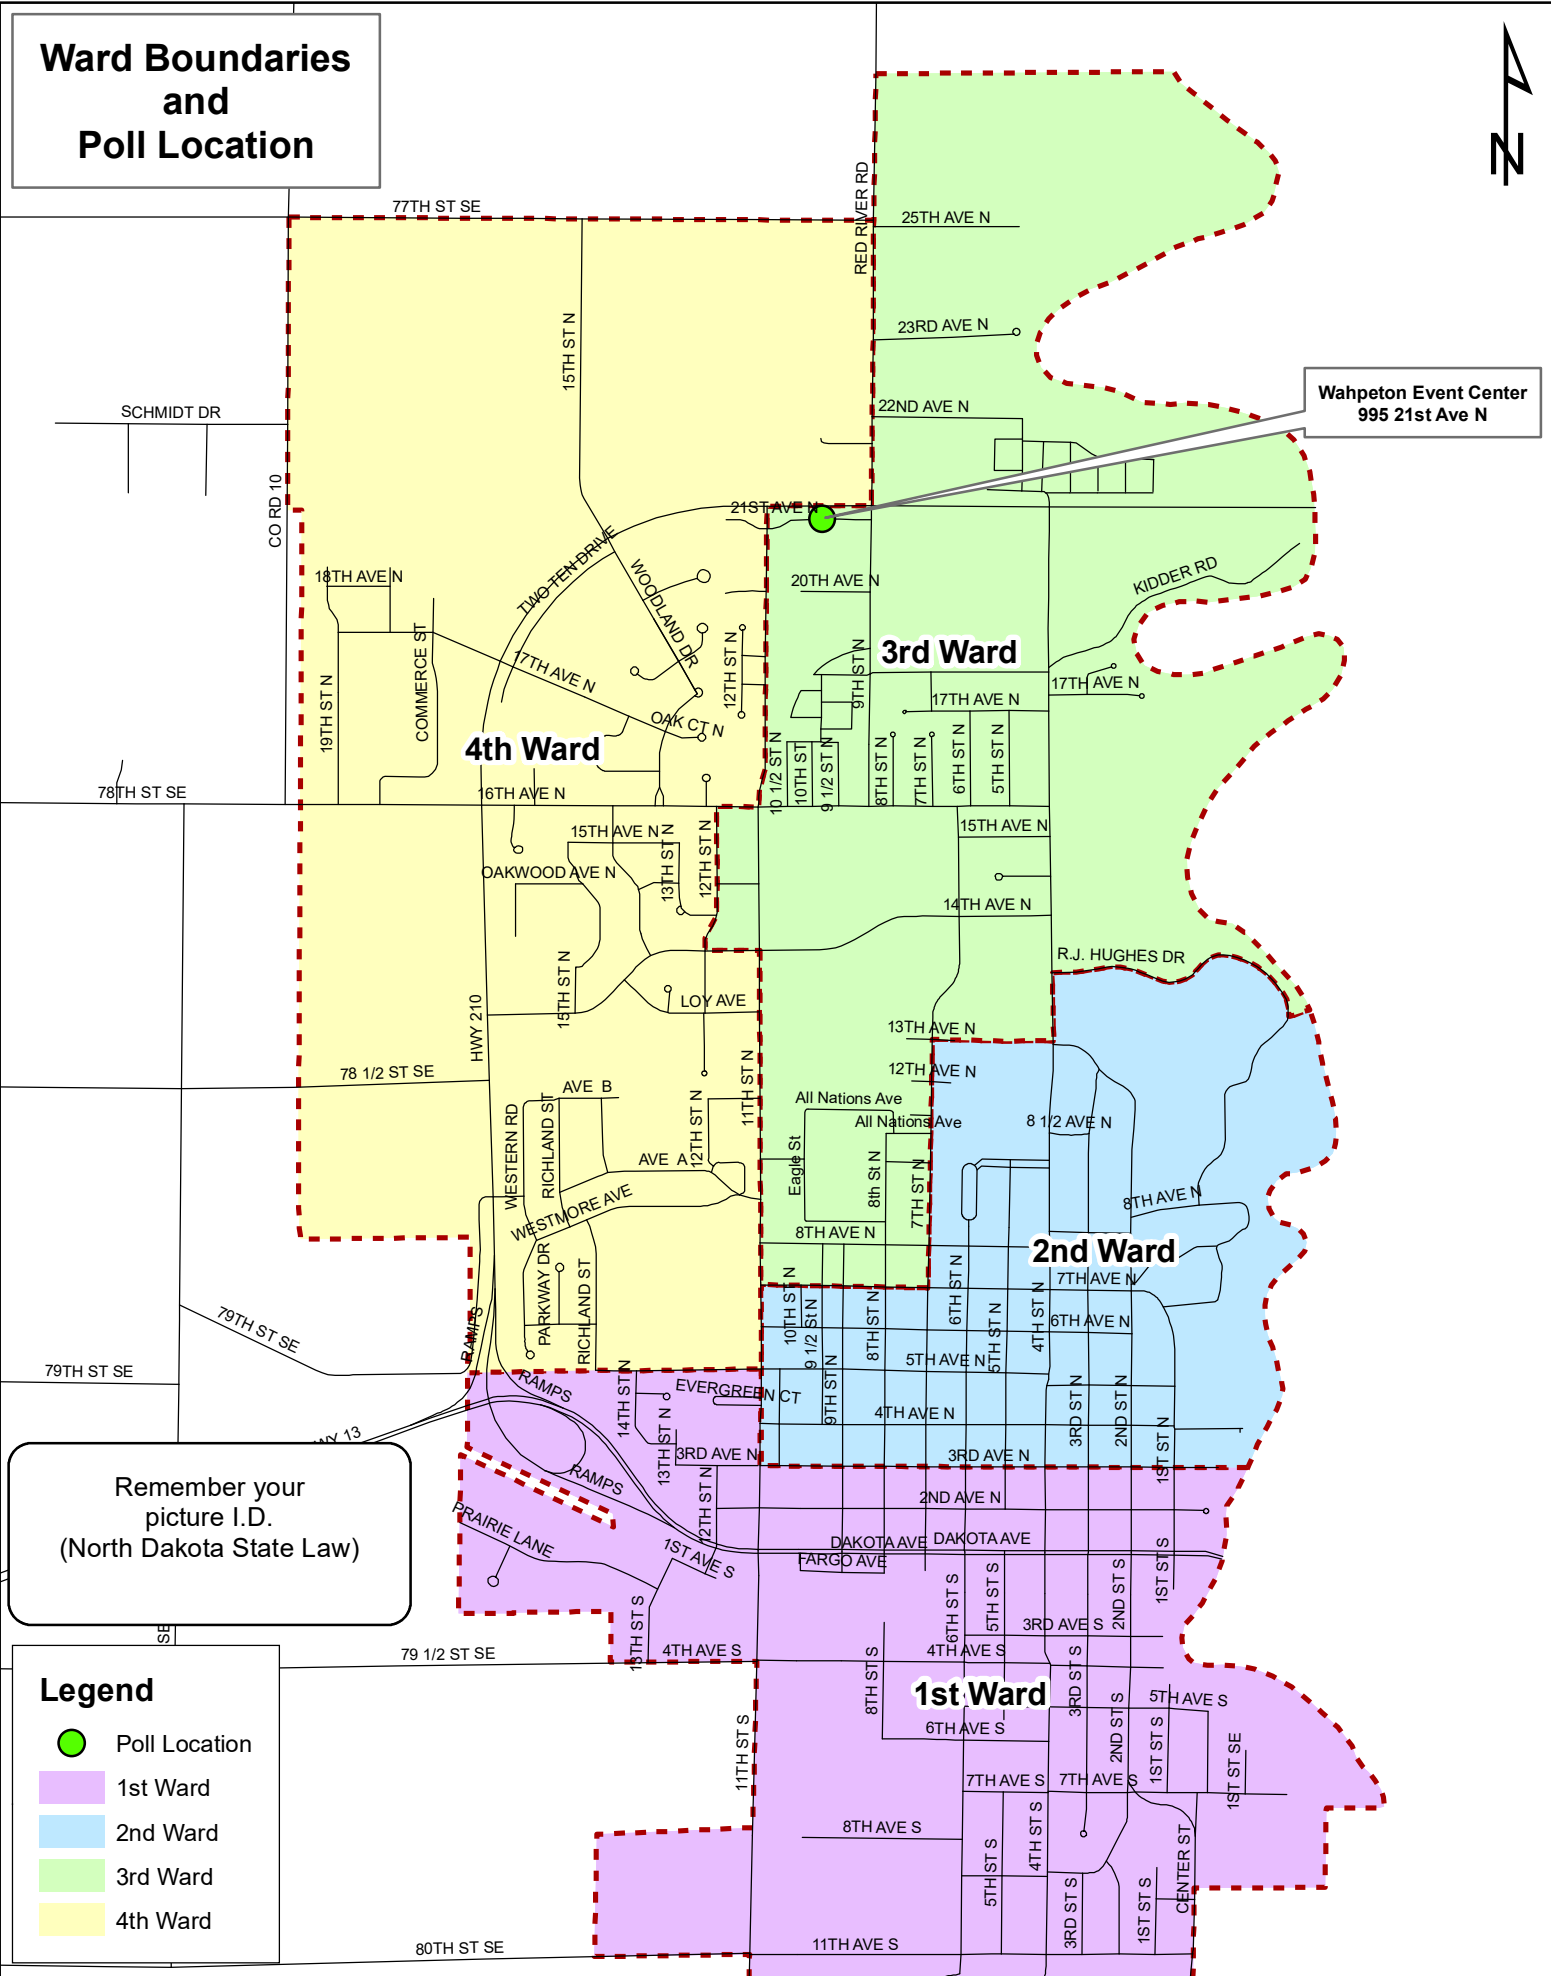

# City of Wahpeton, North Dakota

## Ward Boundaries and Poll Location

Wahpeton Event Center  
995 21st Ave N

4th Ward

3rd Ward

2nd Ward

1st Ward

Remember your picture I.D.  
(North Dakota State Law)

- Legend**
- Poll Location
  - 1st Ward
  - 2nd Ward
  - 3rd Ward
  - 4th Ward