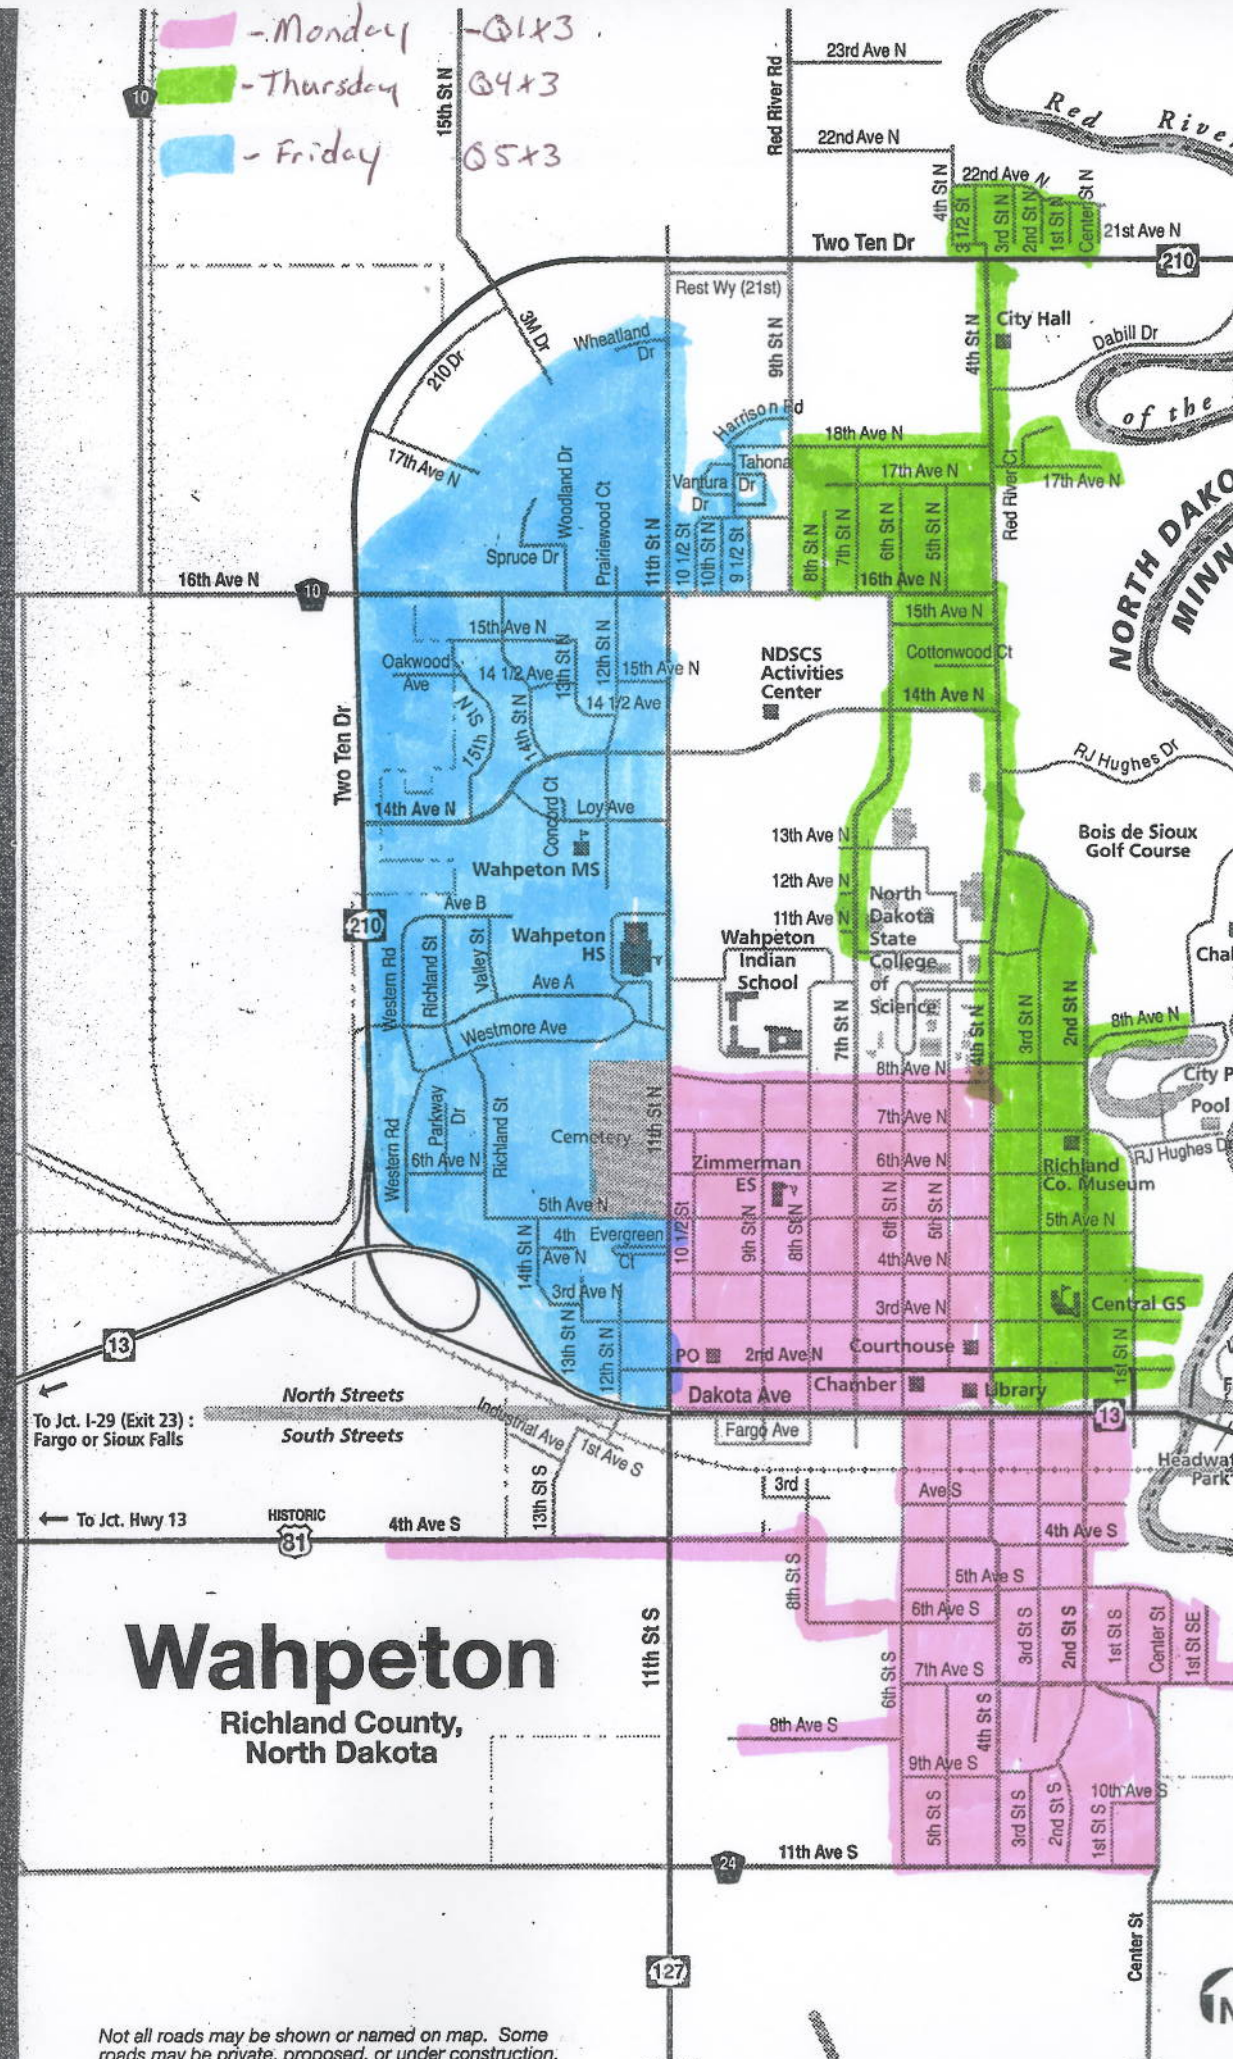

- Monday @1X3  
 - Thursday @4X3  
 - Friday @5X3

# Wahpeton

Richland County,  
North Dakota

*Not all roads may be shown or named on map. Some roads may be private, proposed, or under construction.*