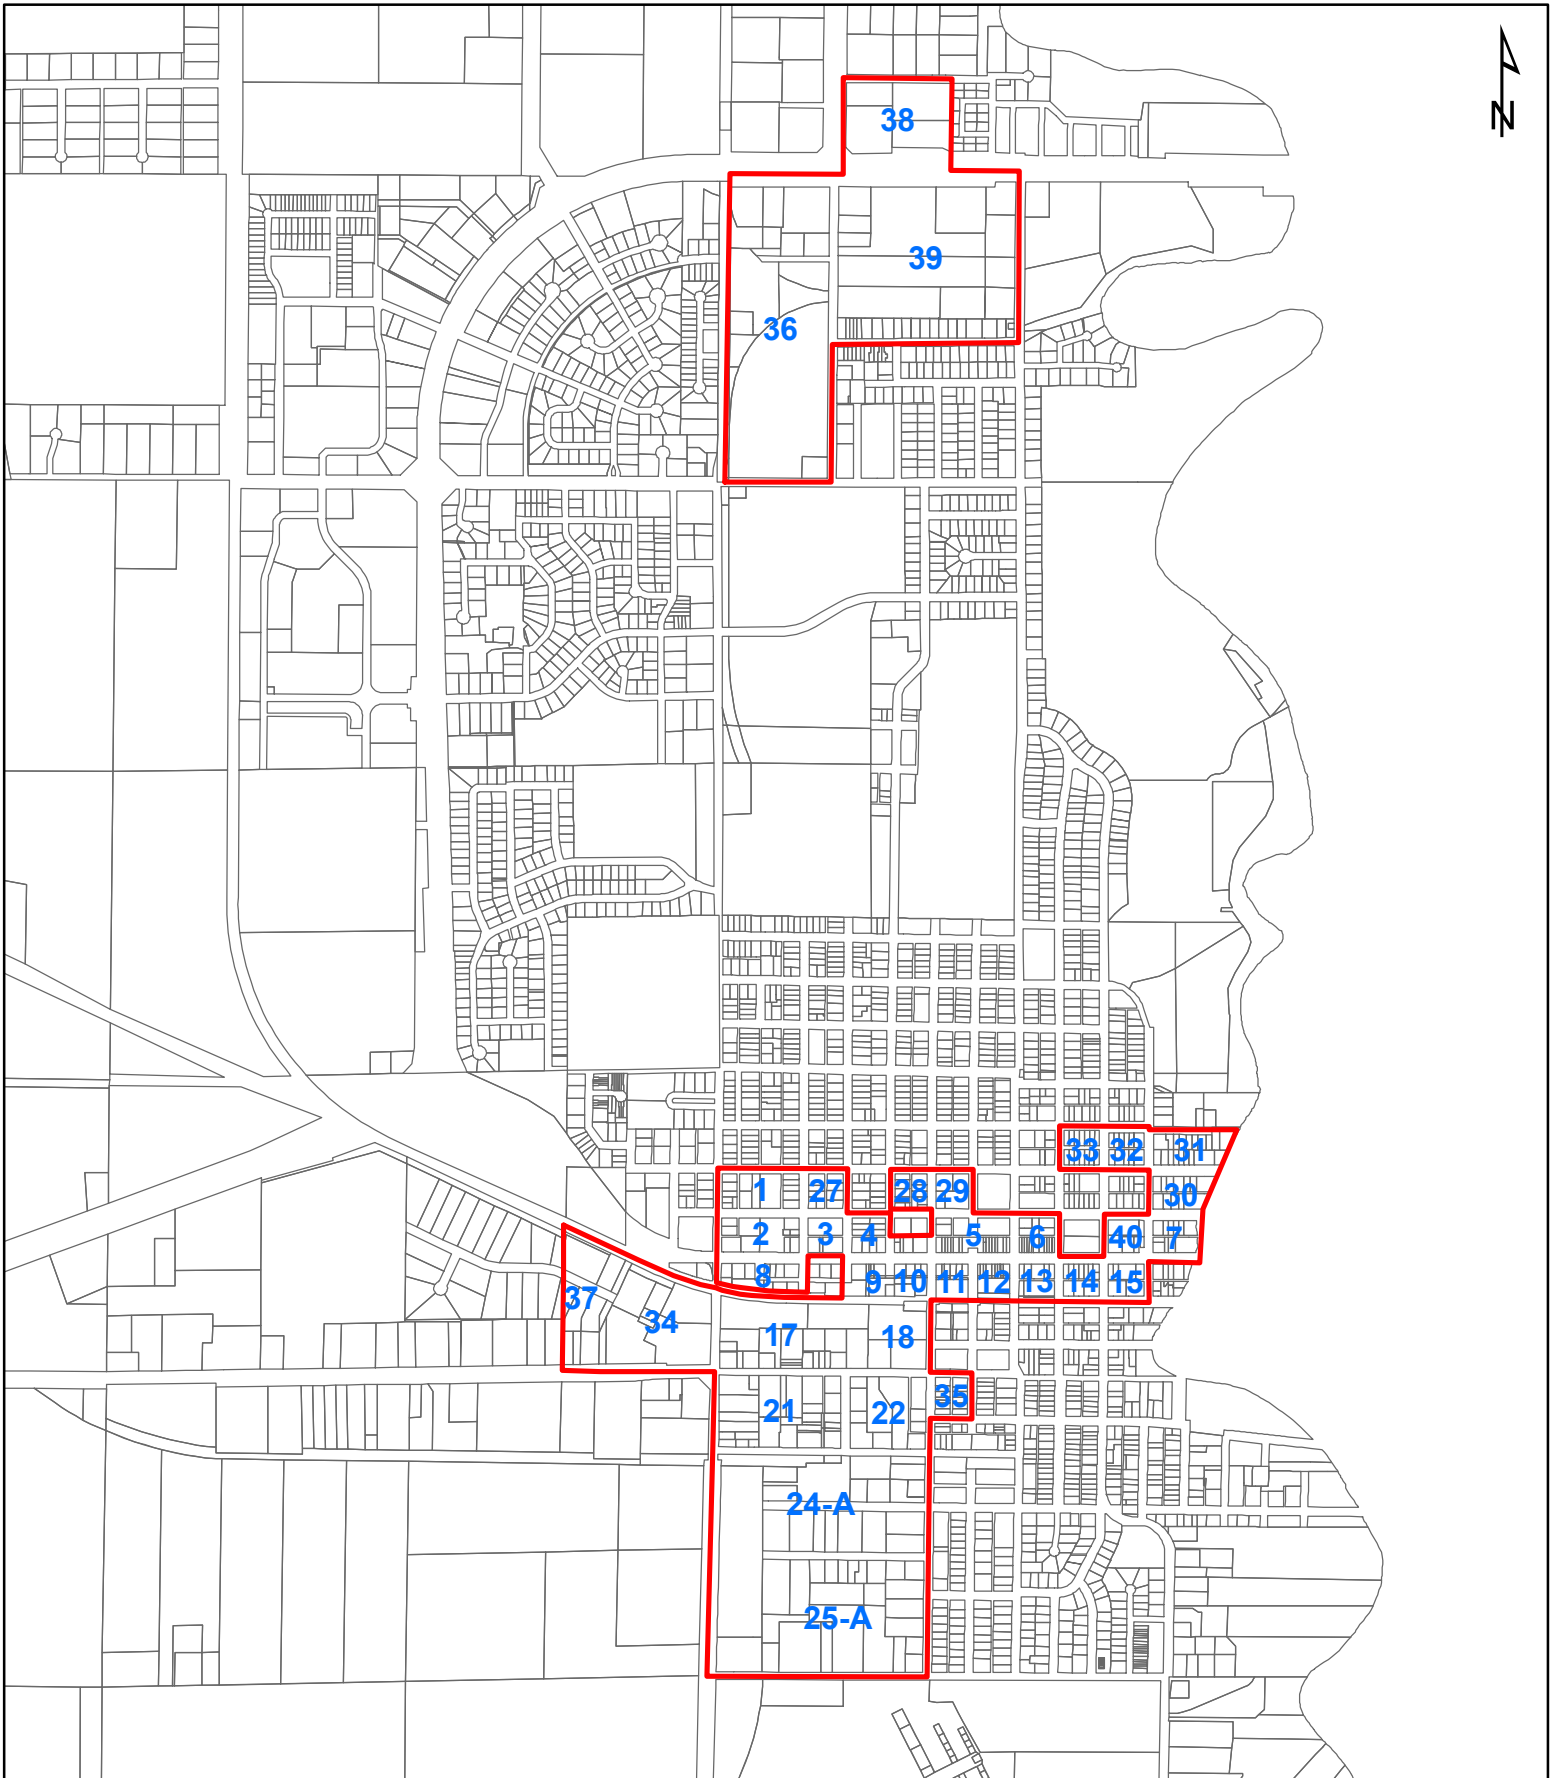

Renaissance Zone Boundaries - Feb. 2024

Boundary timeline: Expiration Dec. 2033