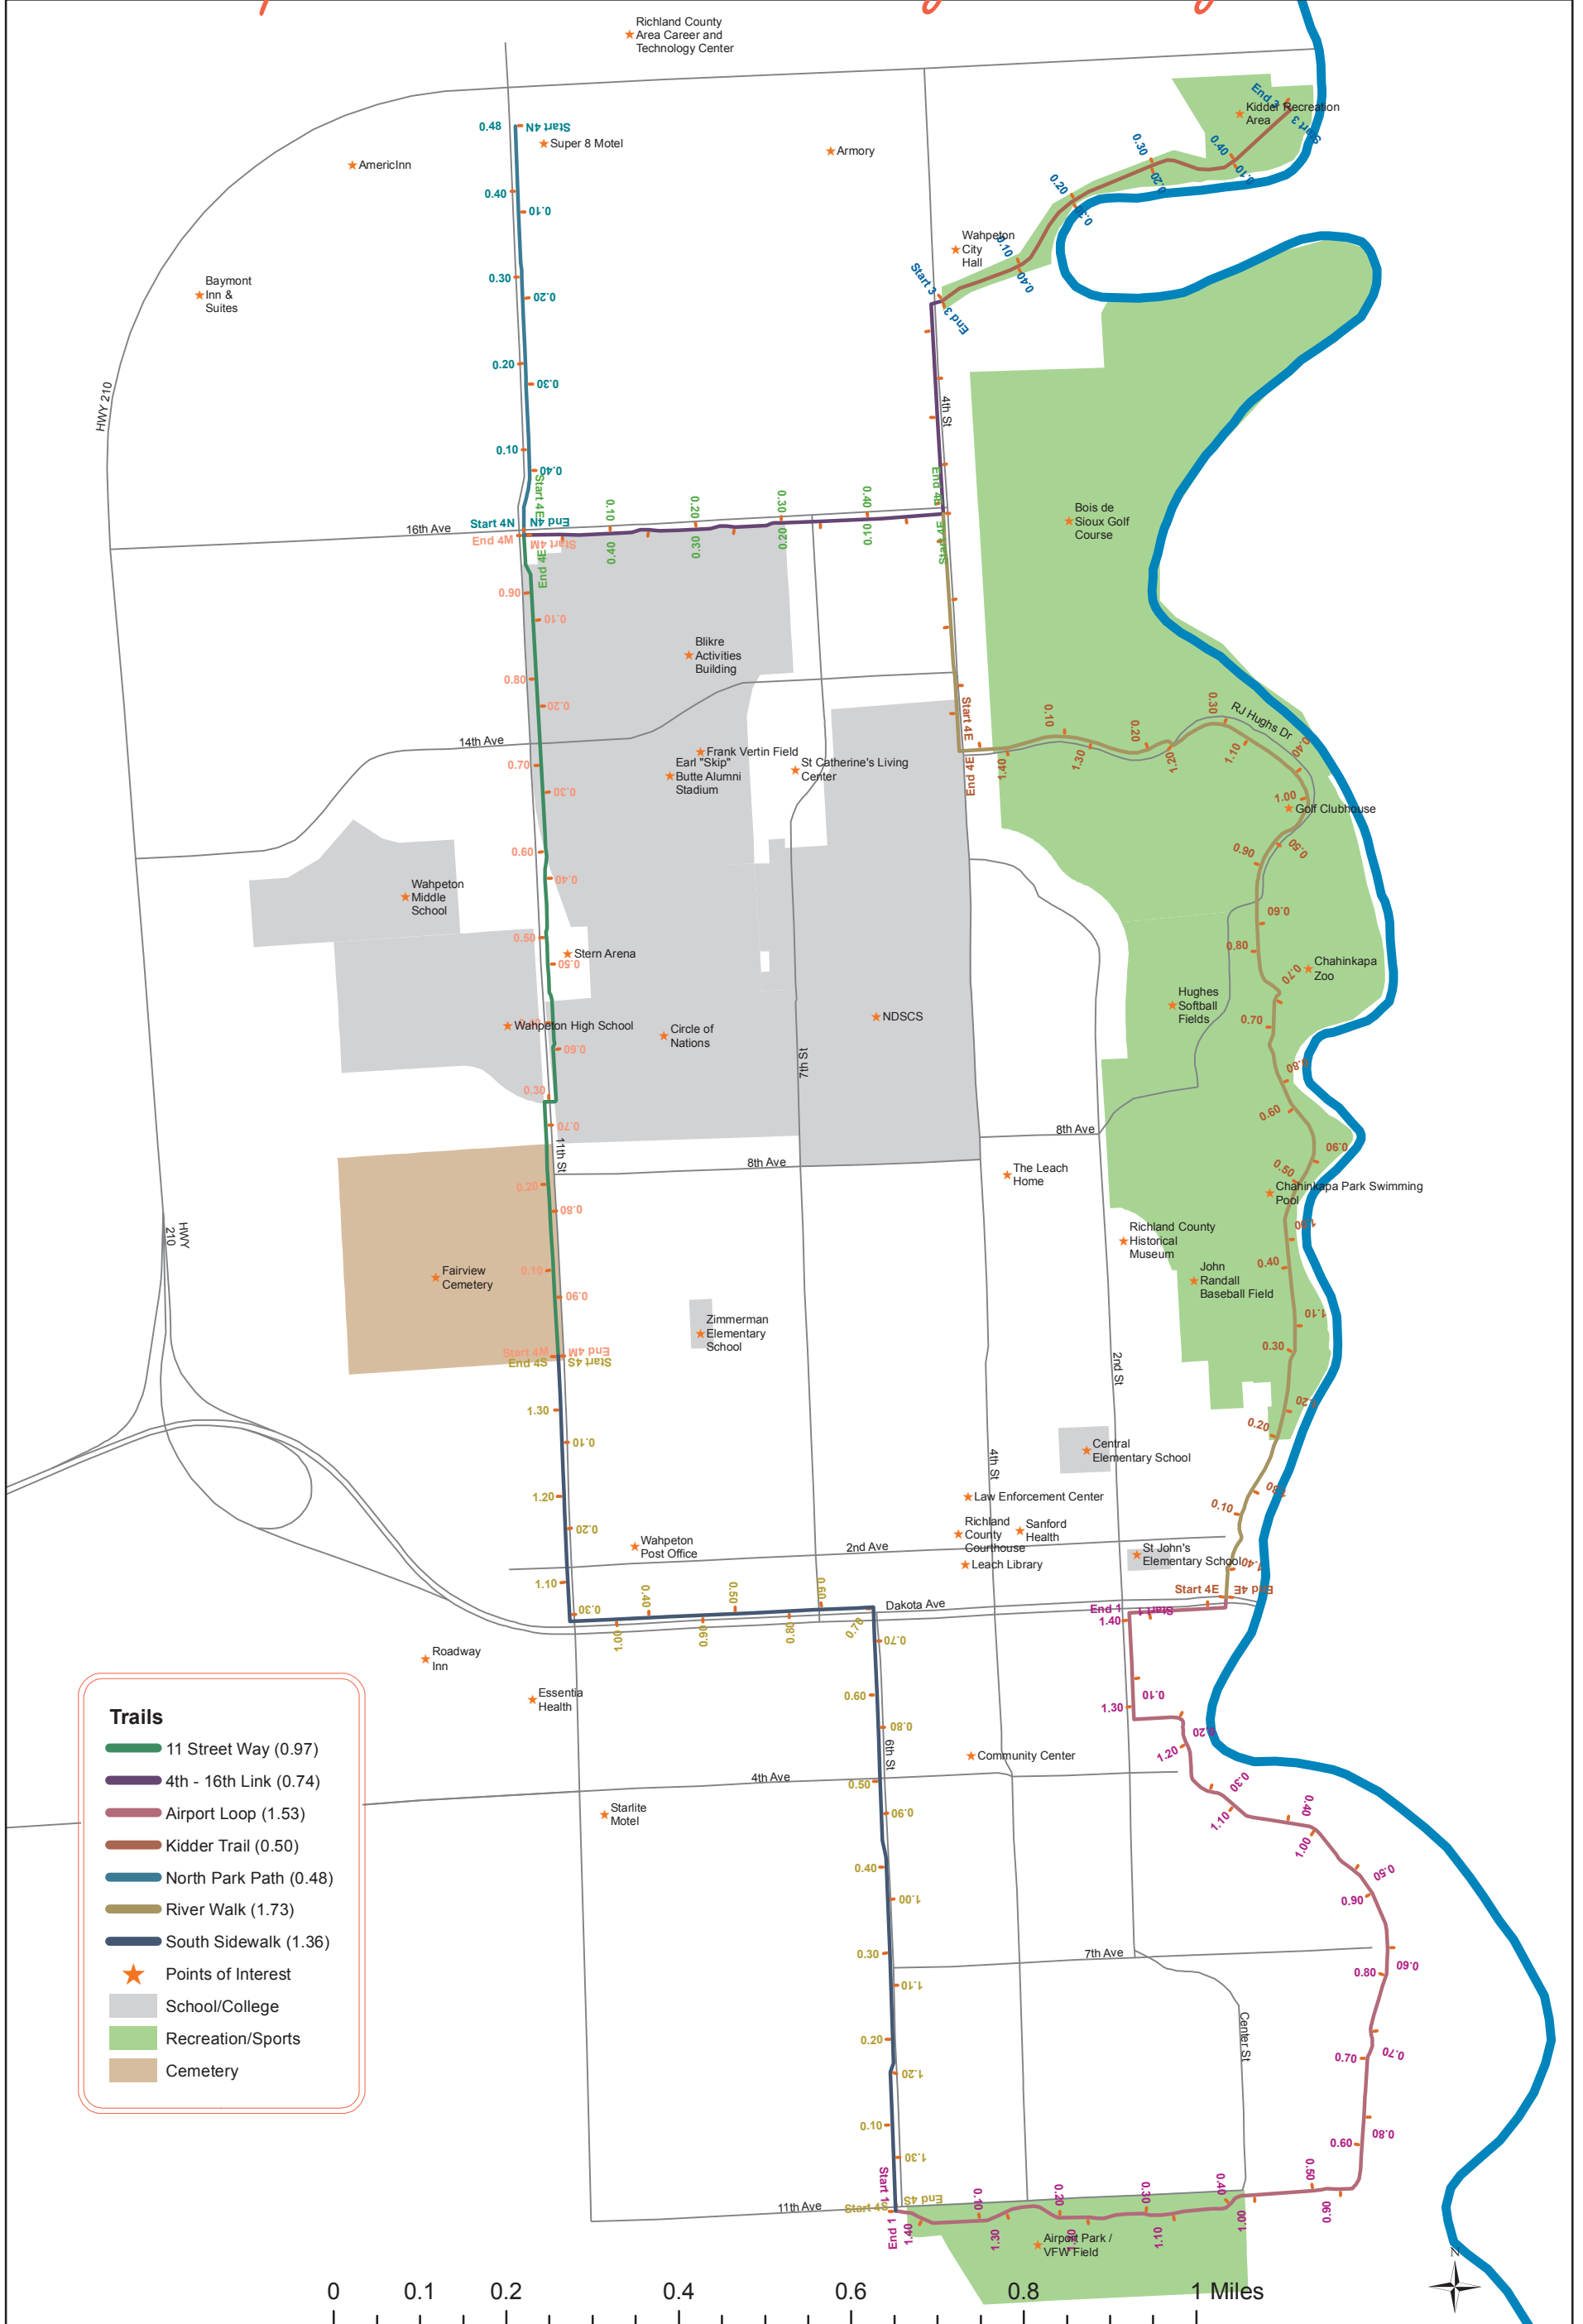

Wahpeton Recreational Walking & Biking Trails

Richland County
 * Area Career and Technology Center

Trails

- 11 Street Way (0.97)
- 4th - 16th Link (0.74)
- Airport Loop (1.53)
- Kidder Trail (0.50)
- North Park Path (0.48)
- River Walk (1.73)
- South Sidewalk (1.36)
- ★ Points of Interest
- School/College
- Recreation/Sports
- Cemetery